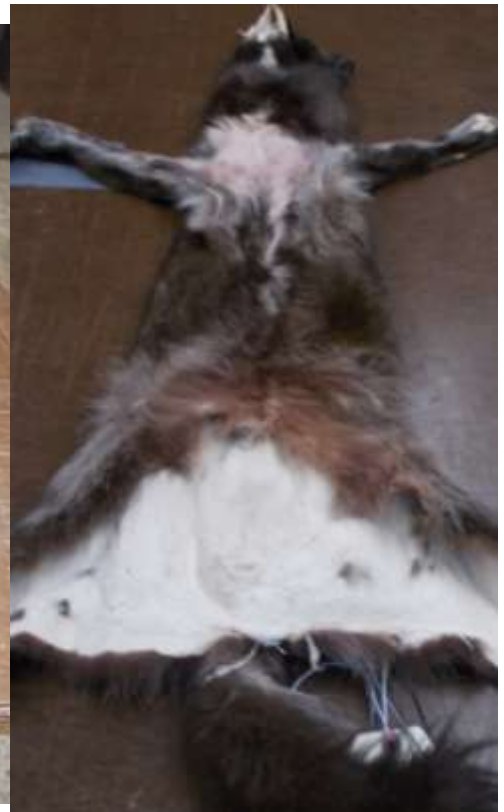

COYOTES

****NEW****

Coyote L/S #200: \$275 4"ETN x 42"nose to base of tail. Dry tanned, cased, chocolate & black winter Southern coyote. Minor epidermis loss around both eyes and lips. Small spot of slip on right front leg.

Coyote L/S #198: \$275 4"ETN x 42"nose to base of tail. Dry tanned, cased. Has a small hole in armpit and in groin, otherwise excellent.

Coyote L/S #196: \$250 3 3/4"ETN x 44"nose to base of tail. Dry tanned, cased. Cut at back of right eye, small hole in lips, small hole in armpit, and a couple small holes in groin area.

Coyote L/S #197: \$275 3 ¾"ETN x 47"nose to base of tail. Dry tanned, cased. Has very small spot of slip on one rear leg, otherwise excellent.

Coyote L/S #193: \$250 4"ETN x 44"nose to base of tail. Dry tanned, cased. Small hole in front of one ear, ripped back of right eye. Straight slice in hair in lip line. Nice dark coyote

Coyote L/S #191: \$275 4"ETN x 45"nose to base of tail. Dry tanned, cased. Two small holes in front legs. Nice white belly.

Coyote L/S #190: \$250 3 ½"ETN x 40"nose to base of tail. Dry tanned by Sivko, cased. Red coyote with blonde belly. Small hole behind one eye and hole in rear by tail. Tail almost ripped off but all there.